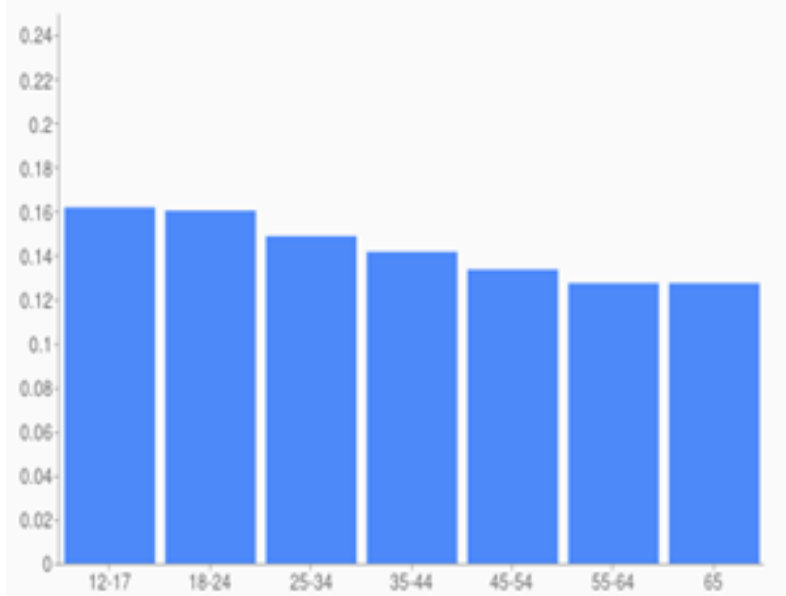

Lesson 68

1 TOPIC QUESTION

今日のトピック

Customer Breakdown

顧客詳細

2 ARTICLE

記事

Directions: Read the following article aloud.

課題: 以下の記事をはっきりとした声で音読しましょう。

Hamburger Lovers

Breakdown by age:

1	12-17	16.2%
2	18-24	16.0%
3	25-34	14.9%
4	35-44	14.2%
5	45-54	13.3%
6	65+	12.7%
7	55-64	12.7%

Lesson 68

3 VOCABULARY

語い

Directions: First repeat after your tutor and then read aloud by yourself.