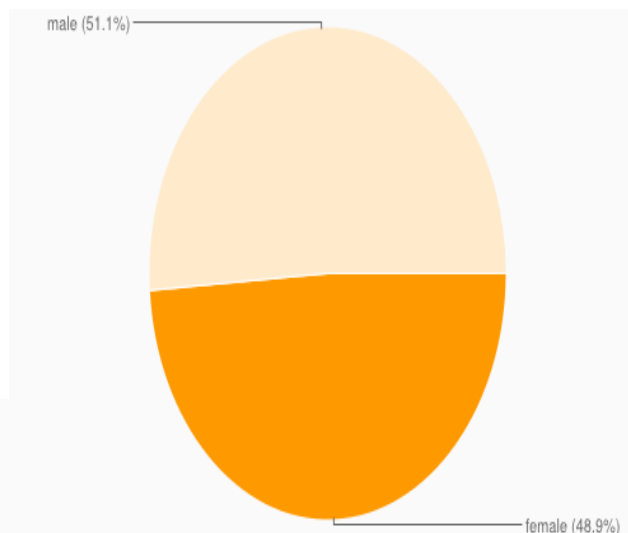

Lesson 68

1 TOPIC QUESTION

今日のトピック

Customer Breakdown

顧客詳細

2 ARTICLE

記事

Directions: Read the following article aloud.

課題: 以下の記事をはっきりとした声で音読しましょう。

Hamburger Lovers

Breakdown by age:

1	12-17	16.2%
2	18-24	16.0%
3	25-34	14.9%
4	35-44	14.2%
5	45-54	13.3%
6	65+	12.7%
7	55-64	12.7%

Lesson 68

3 VOCABULARY

語い

Directions: First repeat after your tutor and then read aloud by yourself.